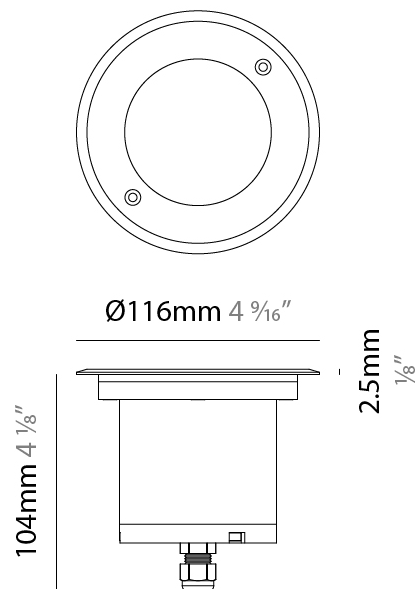

GENERAL

Series: Caliber
Subseries: Caliber 120 D
Brand: Unonovesette
Division: Exterior
Mounting Type: Recessed
Mounting Location: In-Ground
Subcategory: Drive Over

PHYSICAL

Shape: Square
Diameter (mm): 116
Diameter (in): 4 9/16
Height (mm): 104
Height (in): 4 1/8
Light Distribution: Direct
Weight (kg): 0.900
Weight (lbs): 1.98
Installation Requirement: Housing box
Diffuser: Extra clear glass 6mm
Fixture Finish: ASB / SST
Fixture Material: Stainless Steel AISI 316L
Cable Details: 350mm NS20N PCP 2x0.5 mm2

ELECTRICAL

Lamp Type: LED
Input Wattage (W): 9.04
Total Output Wattage (W): 8.5
Dimming: Non-Dimming / Phase Dimming (120Vac only) / 0-10V Dimming
Driver Included: No
Driver Location: Remote
Driver Type: Constant Voltage - Universal
Driver Class: Class 2
Input Voltage (V): 120 - 277
Output Voltage (V): 24

LED

Number of LEDs: 1
Color Temperature (°K): 2700 / 3000 / 4000
Max. Delivered Lumen (lm): 730 (3000K)
CRI: >90 CRI
Lamp Life (hrs): 100000

OPTICAL

Optic°: 10 / 35 / 50
Beam Angle: Narrow / Medium / Wide
Adjustability: Rotational 360°; Tilt 15°

RATINGS AND CERTIFICATIONS

Certified By: Certified for North American Standards
IP rating: IP68 (not for permanent immersion)
IK Rating: IK08
Marine Grade: Stainless Steel AISI 316L