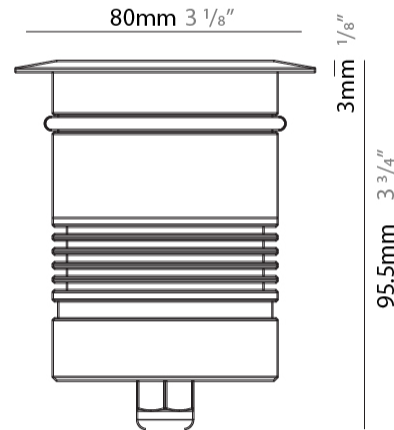

GENERAL

Series: Caliber
Subseries: Caliber 80
Brand: Unonovesette
Division: Exterior
Mounting Type: Recessed
Mounting Location: In-Ground
Subcategory: Drive Over

PHYSICAL

Shape: Round
Diameter (mm): 80
Diameter (in): 3 1/8
Height (mm): 95.5
Height (in): 3 3/4
Light Distribution: Direct
Weight (kg): 0.57
Weight (lbs): 1.26
Installation Requirement: Housing box / Fixing springs
Diffuser: Extra clear / Frosted glass 6mm
Fixture Finish: [ASB / SST](#)
Fixture Material: Stainless Steel AISI 316L
Cable Details: 350mm NS20N PCP 2x0.5 mm2

ELECTRICAL

Lamp Type: LED
Input Wattage (W): 9.0
Total Output Wattage (W): 8.5
Dimming: Non-Dimming / Phase Dimming (120Vac only) / 0-10V Dimming
Driver Included: No
Driver Location: Remote
Driver Type: Constant Voltage - 120/277Vac
Driver Class: Class 2
Input Voltage (V): 120 - 277
Output Voltage (V): 24

LED

Number of LEDs: 1
Color Temperature (°K): [2700 / 3000 / 4000](#)
Max. Delivered Lumen (lm): 730
CRI: >90 CRI
Lamp Life (hrs): 100000

OPTICAL

Optic°: [10 / 30 / 50 / 10x45](#)
Beam Angle: Narrow / Medium / Wide / Elliptical / Diffused

RATINGS AND CERTIFICATIONS

Certified By: Certified for North American Standards
IP rating: IP68 (not for permanent immersion)
IK Rating: IK08
Marine Grade: Stainless Steel AISI 316L

PROJECT
TYPE
SPECIFIER
QUANTITY
DATE